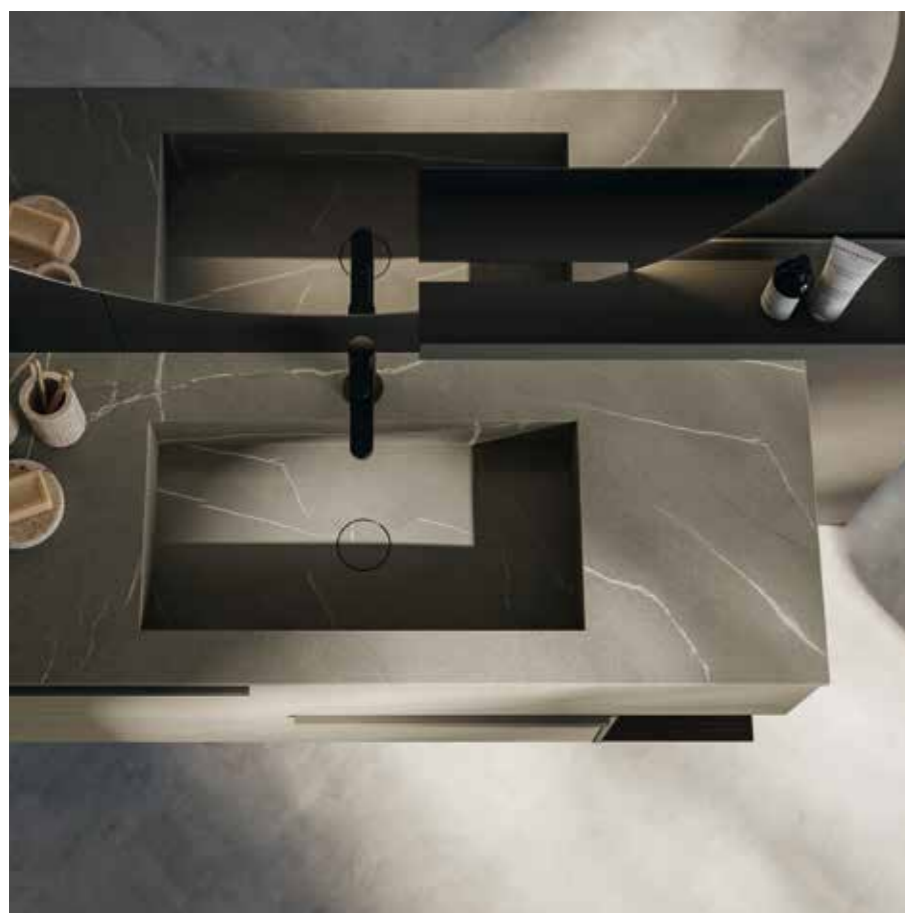

Composition

REVERSO Re.06

Finish

161X Stone Grey

Top/Console

Gres GR17 Piasentina Grigia

Bowl / Bassin

HPS2 Sirio

Furniture's Dimensions

146x51x48H cm

Please check further finishing combinations on final pages of catalogue.

Gestaltungs-Beispiel: Wir planen mit Ihnen individuell.

Elementi a giorno OPEN, possono essere utilizzati sia come interessanti articoli funzionali, che come elementi di contrasto di finitura.

OPEN elements can be used both as interesting functional items and as contrasting finishing elements.

Les éléments ouverts OPEN peuvent être utilisés à la fois comme des éléments fonctionnels intéressants et comme des éléments de finition contrastés.

Die offenen Elemente OPEN können sowohl als interessante Funktionselemente als auch als kontrastierende Abschlusselemente verwendet werden.